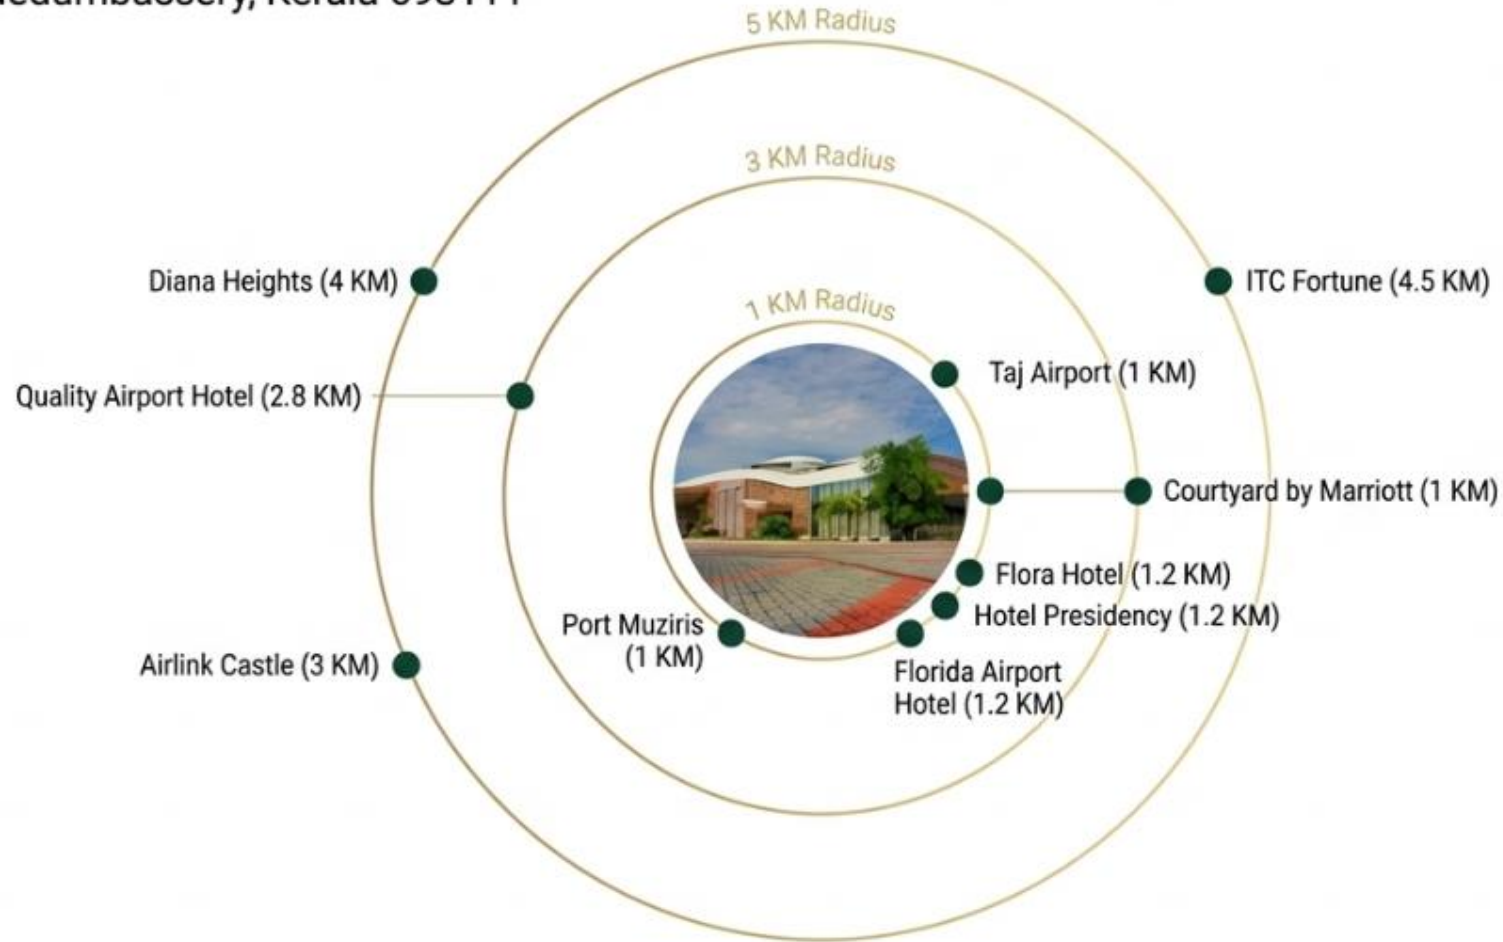

Back to God's Own Country: The Official Accommodation Guide

Cornea Society of India

KERACON 2026

WHERE ALL CORNEA MEETS

KERACON 2026 | Kochi, Kerala

The Action Center: CIAL Trade Fair & Exhibition Centre

Airport Rd, Nedumbassery, Kerala 693111

Taj Airport, CIAL

5 Star

Address: Airport Rd, Nedumbassery, Kochi, Kerala 683572

Room Category	2 Nights Payable	3 Nights Payable
Single	₹43,703.00	₹61,052.00
Double	₹46,063.00	₹64,592.00
Double	₹46,063.00	₹64,592.00
Twin Sharing	₹27,533.00	₹36,797.00

(Rates include Registration + Accommodation)

Distance: 01 KM

Distance: 01 KM

Courtyard by Marriott

5 Star

Address: VIP Rd, opposite Kochi International Airport,
Vappalassery, Kochi 683572

Room Category	2 Nights Payable	3 Nights Payable
Single	₹35,443.00	₹48,662.00
Double	₹36,623.00	₹50,432.00
Double	₹36,623.00	₹50,432.00
Twin Sharing	₹22,813.00	₹29,717.00

(Rates include Registration + Accommodation)

Port Muziris

5 Star

Address: VIP Rd, opposite Kochi International Airport,
Vappalassery, Kochi 683572

Room Category	2 Nights Payable	3 Nights Payable
Single	₹23,414.00	₹30,616.00
Double	₹24,421.00	₹32,134.00
Twin Sharing	₹16,711.00	₹20,569.00